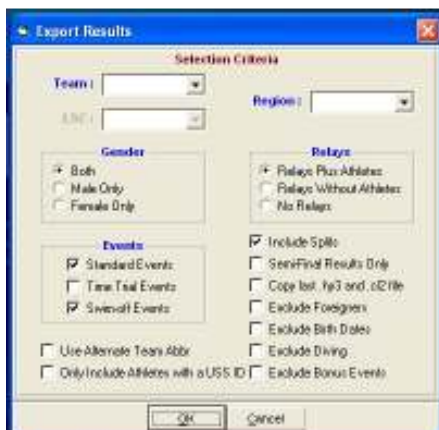

Figure 4 - Adding Meet Results

Figure 5 - Matching Teams

When adding results you may be asked to identify each team (Figure 5). Please ensure that you have selected the correct teams. This will ensure that top times are correctly assigned. If you are unsure of a team, check the list of Official Team Names at the end of this document.

Figure 6 - Export Meet Results

Figure 7 - Export Options