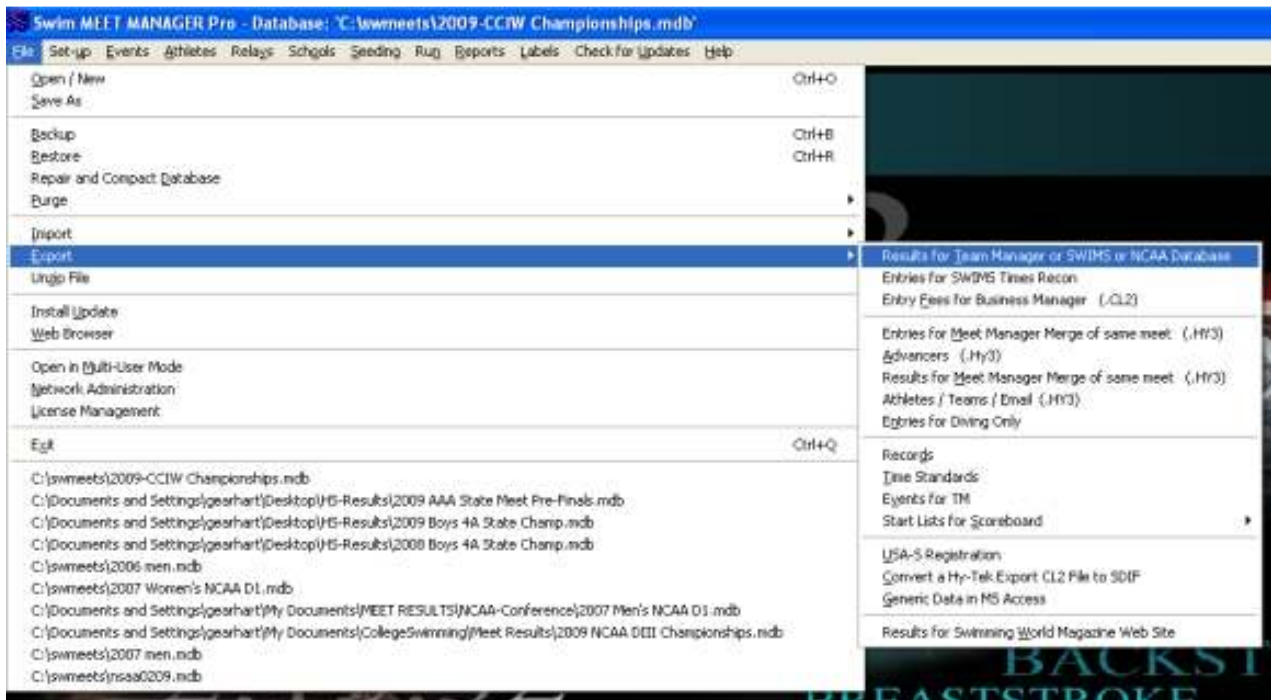

Creating CL2 Files

To create a CL2 file for upload into the meet results database do the following from Hy-Tek's Meet Manager:

- Once the meet has been completed, select "File" – "Export" – "Results for Team Manager or SWIMS or NCAA Database" (Figure 6)
- The "Export Results" dialogue box will appear (Figure 7). Make sure you have selected the appropriate selections and save the file to a location you will remember.
- This will create a .ZIP file which contains compressed versions of CL2 and SD3 files. You can unzip these files and upload the CL2 file directly the meet results page.

Figure 6 - Export Meet Results